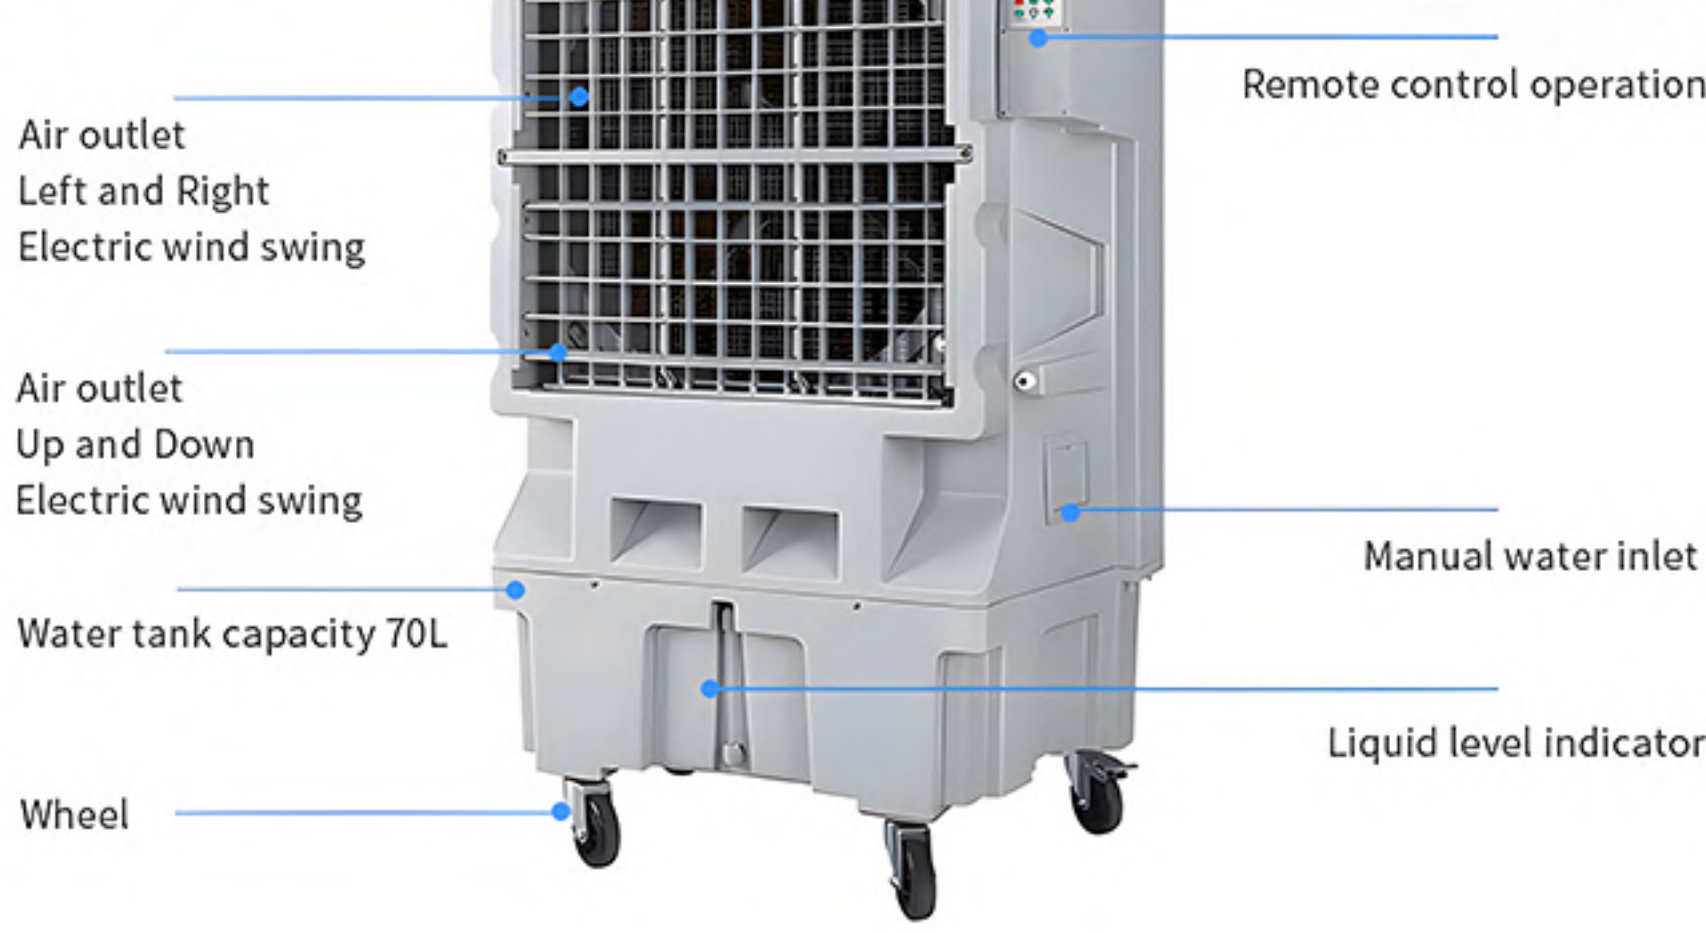

## Mobile Industry Air Cooler

KT-24N

### Three Speed Wind Control

- First Wind Speed**  
Natural air supply
- Second Wind Speed**  
Refreshing breeze
- Third Wind Speed**  
Strong cold wind

Model	HSY-06D	HSY-08D
Power Source	220V/50HZ	220V/50HZ
Air Volume	7200M <sup>3</sup> /H	7200M <sup>3</sup> /H
Power	290W	290W
Water Addition	60L	60L
Water Consumption	6-8L/H	6-8L/H
Net Weight	35KG	35KG
Usable Area	50-70M <sup>2</sup>	50-70M <sup>2</sup>
Product Size	890*490*1400MM	890*490*1400MM
Package Size	885*490*1250MM	885*490*1250MM