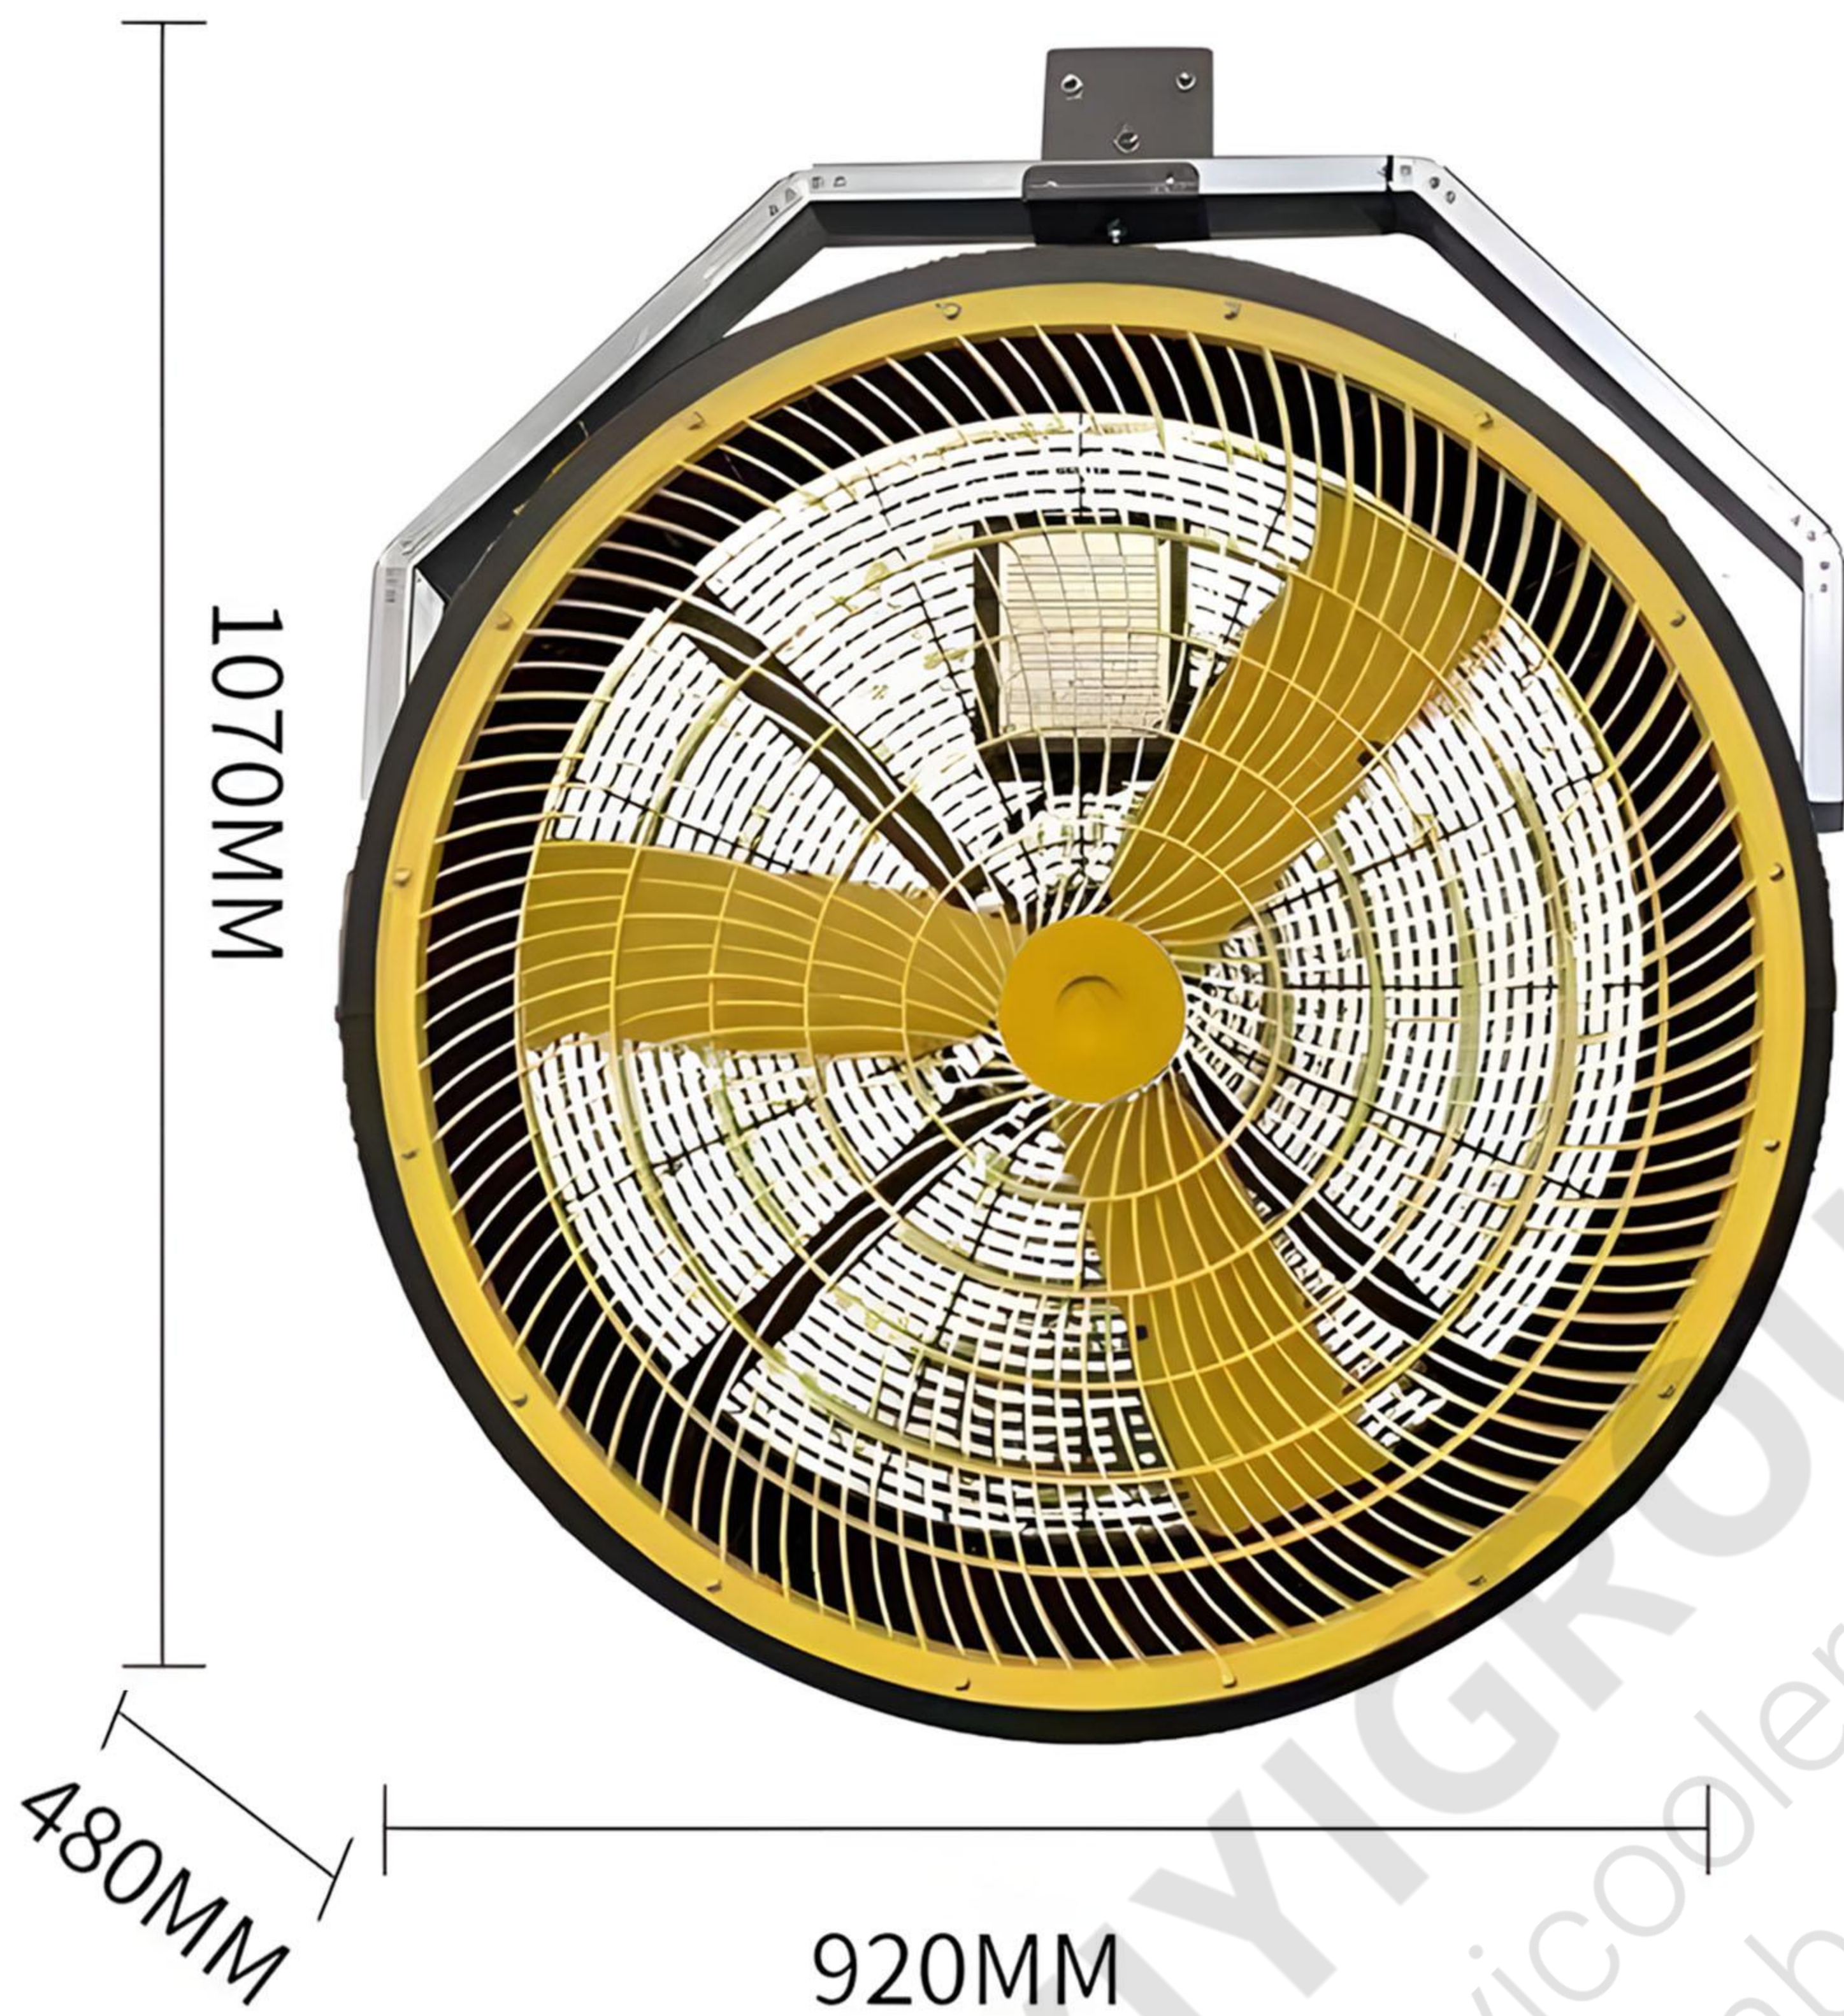

## Permanent Magnet Stepless Speed Control Wall Mounted Fan

Voltage Frequency	220V/50Hz
Power	400W
Blade Diameter	760 mm (30 inches)
Maximum Speed	900 RPM
Air Volume	25000 m <sup>3</sup> /h
Air Supply Distance	35-40 m
Applicable Area	200-300 m <sup>2</sup>
Net Weight	20 kg
Size	920*480*1070 mm